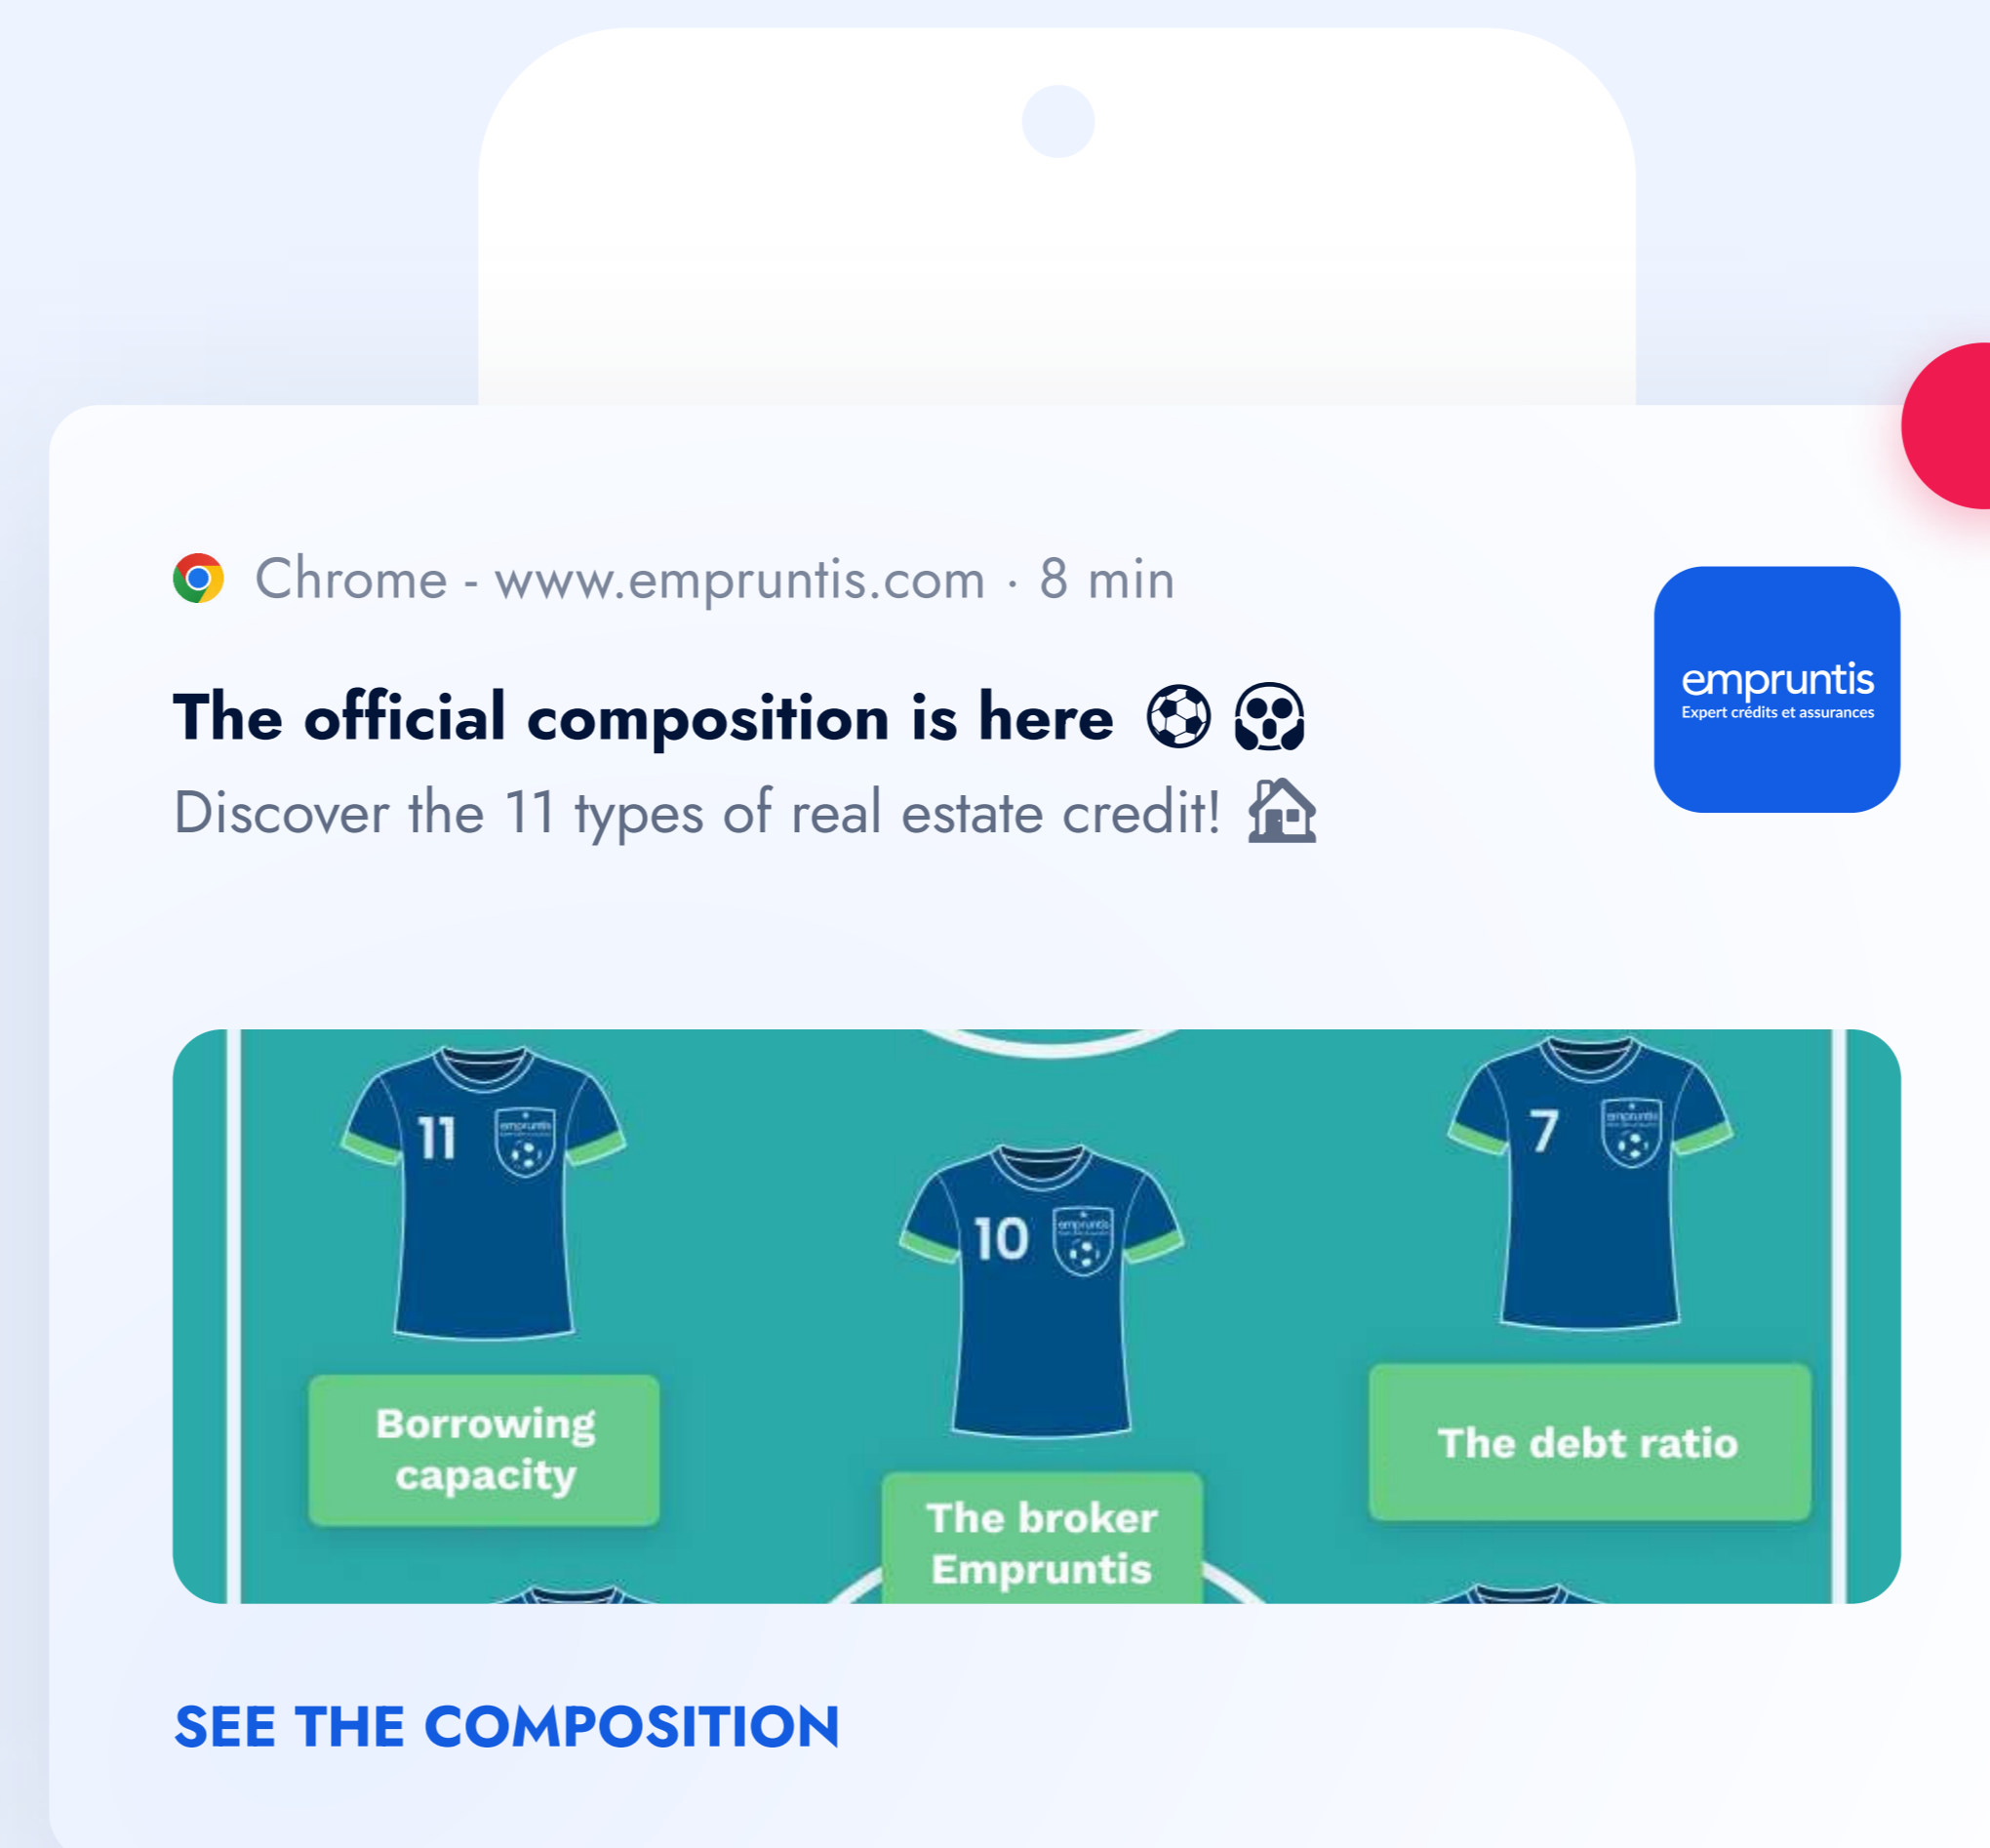

4 Independence Day 🎆

11 Grow NY

20 → 20^{Aug.} UEFA Women's Euro

30 International Day of Friendship

TBD Amazon Prime Day

● USA 🇺🇸 ● UK 🇬🇧 ● Both 🇺🇸 🇬🇧

Web Push Notification campaigns

July